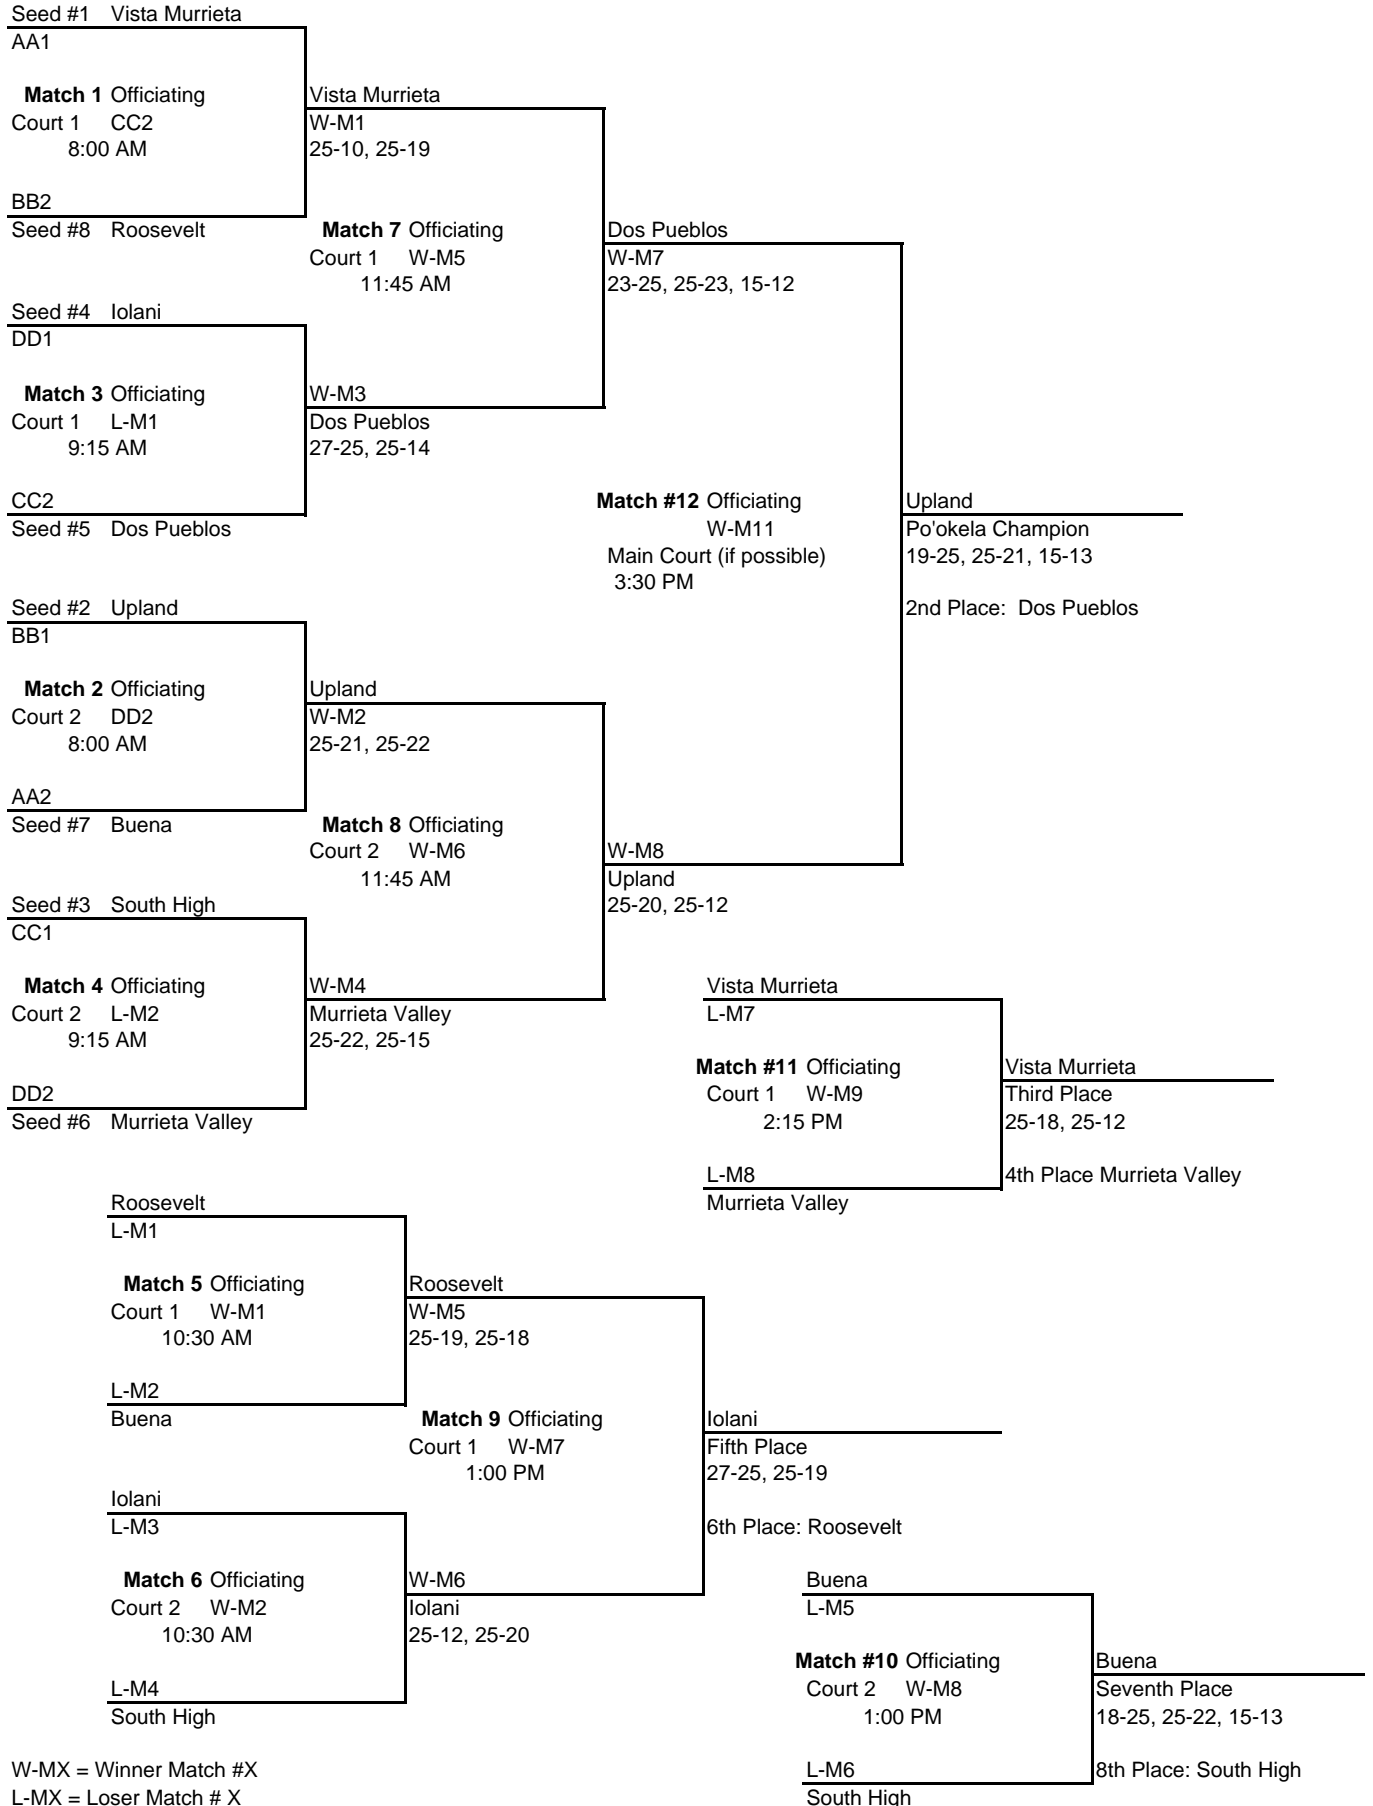

Kauai Challenge Volleyball Invitational 2007
 Po'okela Division (Champion and Exceptional)
 Kauai High School
 Courts 1 & 2
 Saturday 8:00A.M.

W-MX = Winner Match #X
 L-MX = Loser Match # X

Kauai Challenge Volleyball Invitational 2007